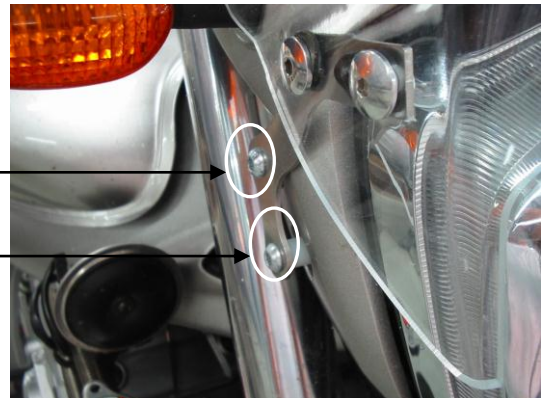

FITTING INSTRUCTIONS

ERMAX FAZMAX & MINI FAZMAX ADAPTABLE ON FZ6 2004/2007
ERMAX NOSE SCREEN ADAPTABLE ON FZ6 S2 2007/2010

Fitting kit

- 2 BHC 6x35 screws
- 2 BHC 6x40 screws
- 2 6x14 spacers
- 2 6x19 spacers
- 4 BHC 6x10 screws
- 4 M6 nuts
- 4 rubber washers
- 1 quantity adhesive foam
- 2 fixing brackets

* BHC 6×35 screw and 6×14 spacer position.

* BHC 6×40 screw and 6×19 spacer position.